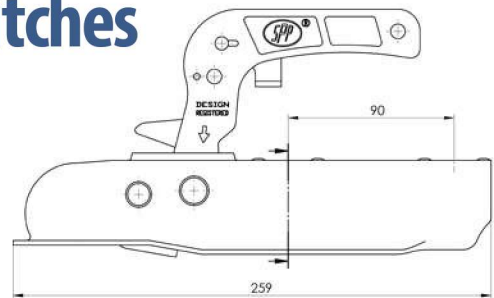

## Pressed Hitches

Part No.

TR1000

750KG

1300KG

Part No.

TR1002

2300KG

Part No.

TR1007

\*supplied with adaptors to suit 30/40/45mm tube & fixing bolts

## Cast Hitches

Part No.

TR1008

3000KG

\*Supplied with adaptors to suit 35/40/45mm tube & fixing bolt

1200KG

Part No.

TR1004

\*Can be mounted to Round and Square Bar  
\*For low speed (off-road) application the load capacity is 2500kg (<25kph)

1700KG  
(Offroad  
Use Only)