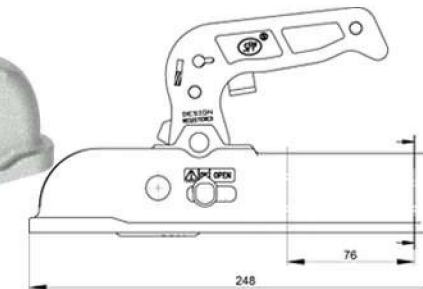

## Cast Hitches

Part No.

TR1008

3000KG

\*Supplied with adaptors to suit 35/40/45mm tube & fixing bolt

1200KG

Part No.

TR1004

\*Can be mounted to Round and Square Bar  
\*For low speed (off-road) application the load capacity is 2500kg (<25kph)

1700KG  
(Offroad  
Use Only)