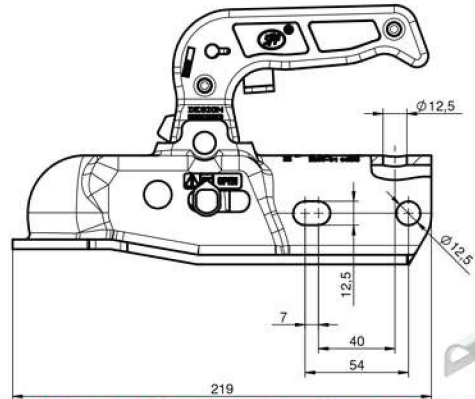

## Pressed Hitches

Part No.

TR1000

750KG

1300KG

Part No.

TR1002

2300KG

Part No.

TR1007

\*supplied with adaptors to suit 30/40/45mm tube & fixing bolts

## Cast Hitches

Part No.

TR1008

3000KG

\*Supplied with adaptors to suit 35/40/45mm tube & fixing bolt

1200KG

Part No.

TR1004

\*Can be mounted to Round and Square Bar  
\*For low speed (off-road) application the load capacity is 2500kg (<25kph)

1700KG  
(Offroad  
Use Only)