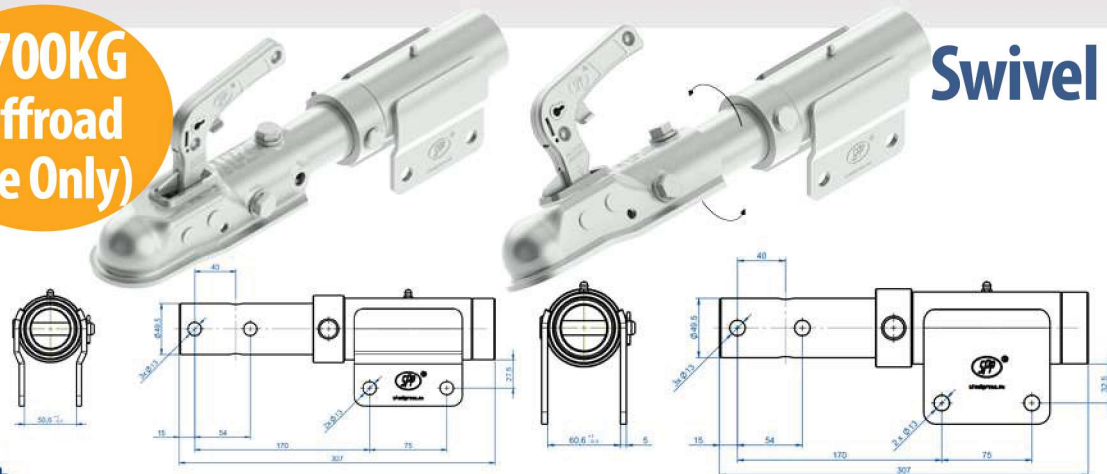

Part No.

TR1007

\*supplied with adaptors to suit 30/40/45mm tube & fixing bolts

## Cast Hitches

Part No.

TR1008

3000KG

\*Supplied with adaptors to suit 35/40/45mm tube & fixing bolt

1200KG

Part No.

TR1004

\*Can be mounted to Round and Square Bar  
\*For low speed (off-road) application the load capacity is 2500kg (<25kph)

1700KG  
(Offroad  
Use Only)

## Swivel Hitch

Part No.

TR1010