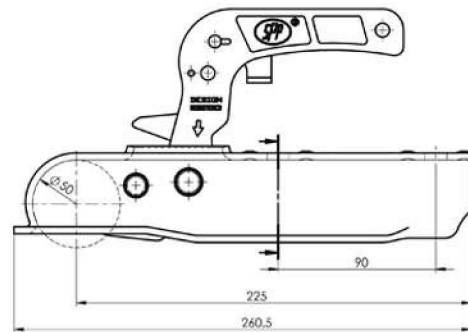

## Pressed Hitches

Part No.

TR1000

750KG

1300KG

Part No.

TR1002

2300KG

Part No.

TR1007

\*supplied with adaptors to suit 30/40/45mm tube & fixing bolts

## Cast Hitches

Part No.

TR1008

3000KG

\*Supplied with adaptors to suit 35/40/45mm tube & fixing bolt

1200KG

Part No.

TR1004

\*Can be mounted to Round and Square Bar  
\*For low speed (off-road) application the load capacity is 2500kg (<25kph)

1700KG  
(Offroad  
Use Only)