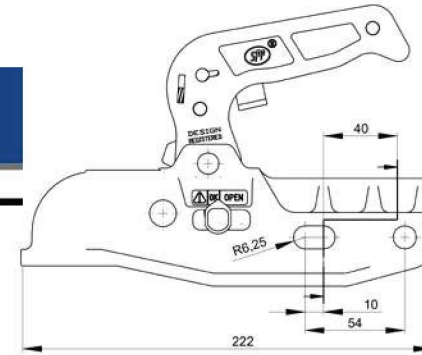

Part No.

TR1007

\*supplied with adaptors to suit 30/40/45mm tube & fixing bolts

## Cast Hitches

Part No.

TR1008

3000KG

\*Supplied with adaptors to suit 35/40/45mm tube & fixing bolt

1200KG

Part No.

TR1004

\*Can be mounted to Round and Square Bar  
\*For low speed (off-road) application the load capacity is 2500kg (<25kph)

1700KG  
(Offroad  
Use Only)

## Swivel Hitch

Part No.

TR1010