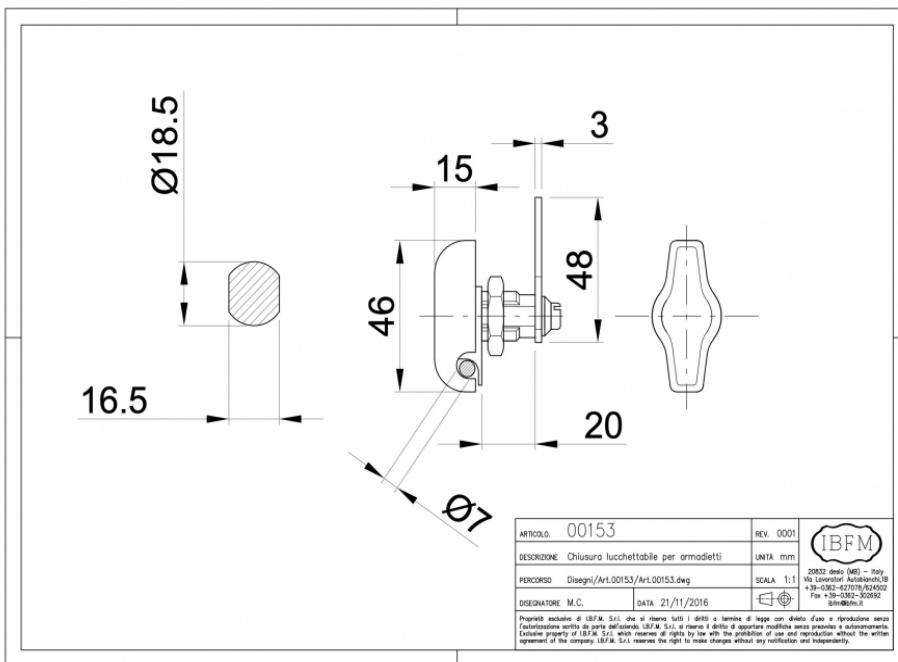

## Cam Lock for Padlock

**Material:** Chrome plated steel

<b>Part number:</b>	153
---------------------	-----

Unit A1 - A4  
 Southcity Business Centre  
 Whitestown Way  
 Tallaght  
 Dublin D24 HT95  
 Ireland