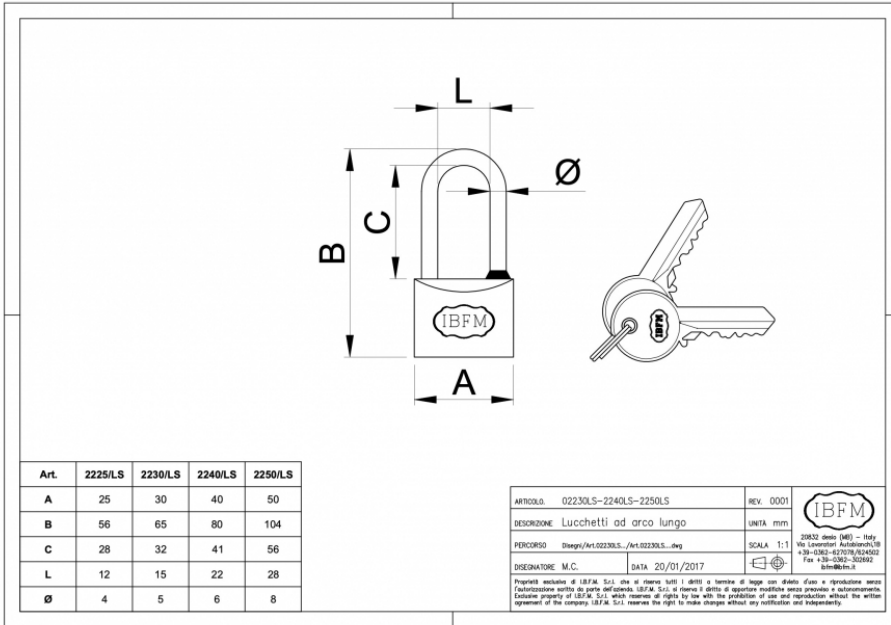

PRODUCT INFORMATION

Padlock

Material: Brass lock, hardened steel shackle

Part number: 2225

Unit A1 - A4
 Southcity Business Centre
 Whitestown Way
 Tallaght
 Dublin D24 HT95
 Ireland

Telephone: (353) 1 452 0482
 Email: info@parnell.eu