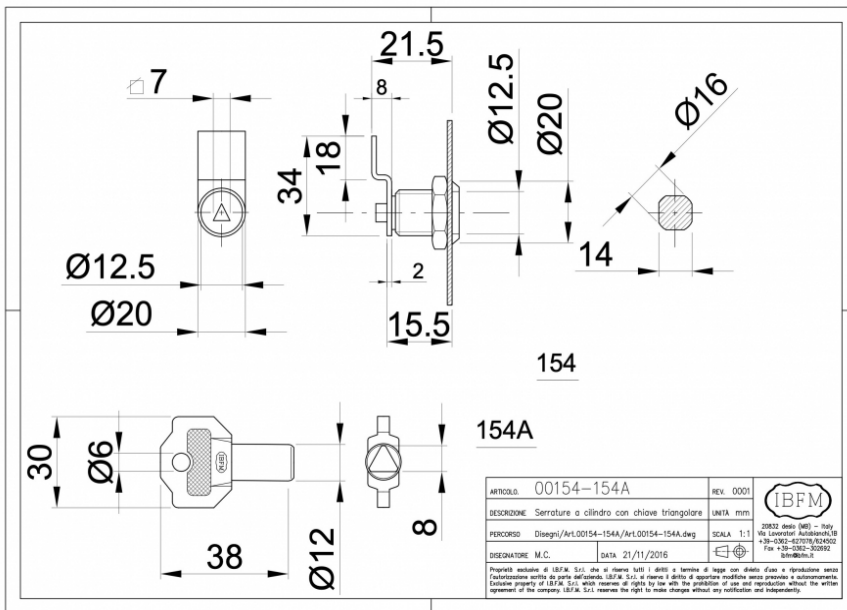

PRODUCT INFORMATION

Cam Lock & Triangular Key

Material: Chrome plated steel & plastic key

Part number:	154
Part number:	154A

Unit A1 - A4
Southcity Business Centre
Whitestown Way
Tallaght
Dublin D24 HT95
Ireland