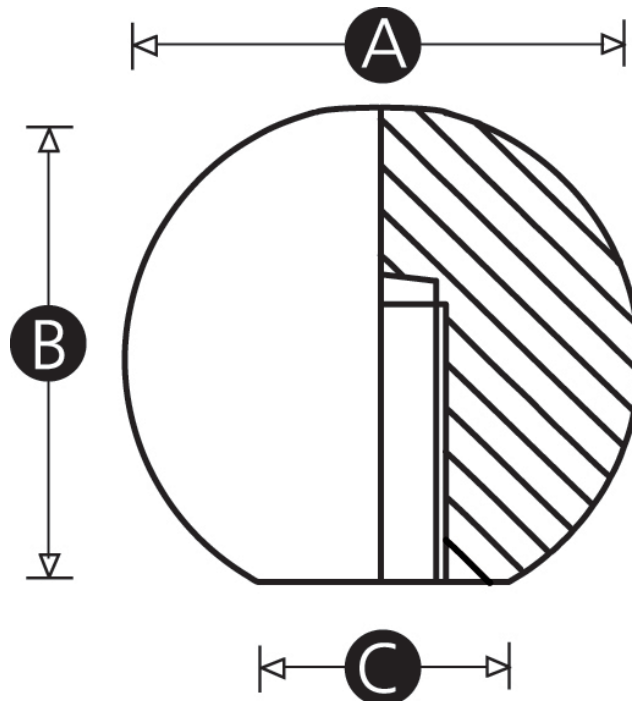

# Female Moulded Thread Ball Knob

**Material:** Duroplast  
**Standard colour:** Black  
**Finish:** Gloss finish  
**Thread:** Moulded

<b>Part number:</b>	321W
<b>A (mm)</b>	25
<b>B (mm)</b>	23
<b>C (mm)</b>	14
<b>Thread Size</b>	M6