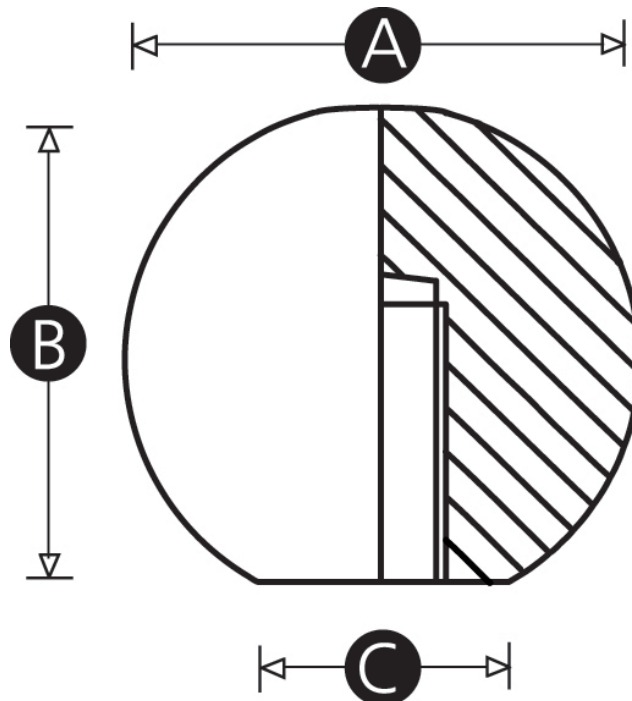

# Female Moulded Thread Ball Knob

**Material:** Duroplast  
**Standard colour:** Black  
**Finish:** Gloss finish  
**Thread:** Moulded

<b>Part number:</b>	404U
<b>A (mm)</b>	44
<b>B (mm)</b>	43
<b>C (mm)</b>	13
<b>Thread Size</b>	M10