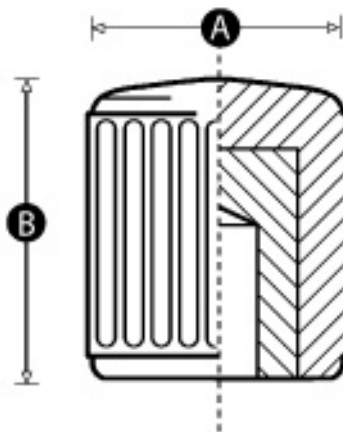

# Female Thumbscrew Knob

**Material:** High impact resistant thermoplastic

**Standard colour:** Black

**Finish:** Matt

**Female insert material:** Brass

*Type 2*

<b>Part number:</b>	686S
<b>A (mm)</b>	20
<b>B (mm)</b>	22
<b>C (mm)</b>	-
<b>D (mm)</b>	-
<b>E (mm)</b>	-
<b>Thread Size</b>	M6