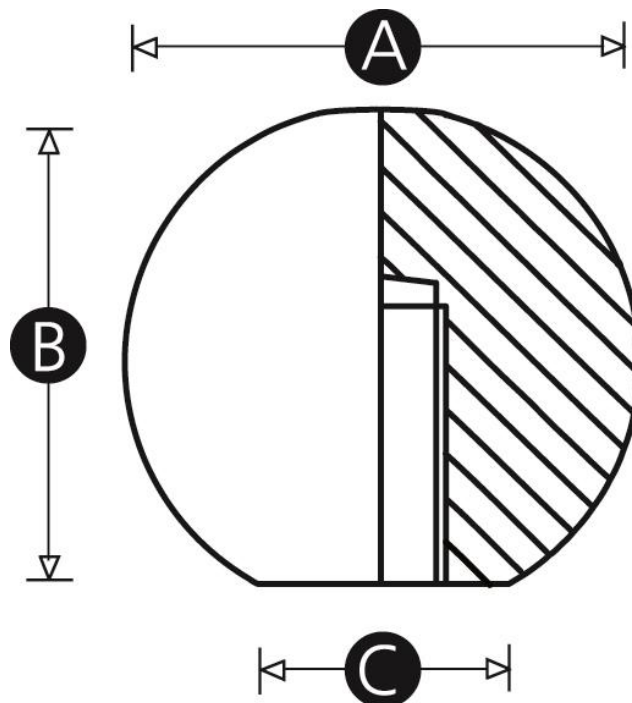

"Experts in Specialist
Wheels & Tyres"

PRODUCT INFORMATION

Female Moulded Thread Ball Knob

Material: Duroplast
Standard colour: Black
Finish: Gloss finish
Thread: Brass

Part number:	2100W
A (mm)	16
B (mm)	15
C (mm)	8
Thread Size	M4