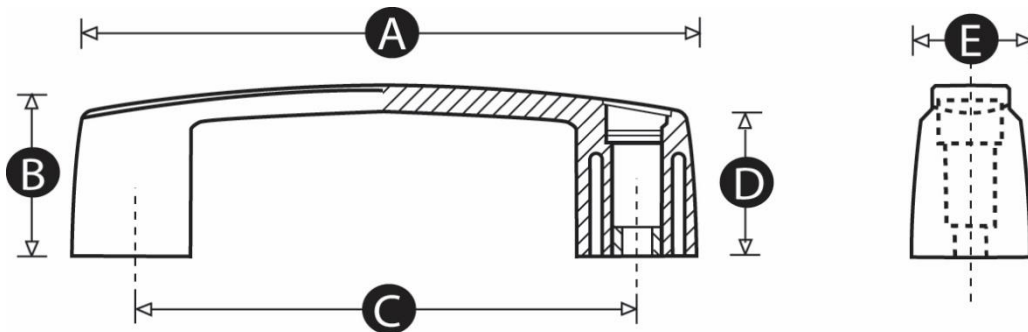

# Nylon Bridge Handle

**Fixing type:** Plain bore for fixing with bolt from above.

**Material:** Reinforced nylon (15% glass filled PA6)

**Standard handle colour:** Black

**Finish:** Matt

**Thread:** Moulded bore

<b>Part number:</b>	7733P
<b>A (mm)</b>	145
<b>B (mm)</b>	40
<b>C (mm)</b>	117
<b>D (mm)</b>	34
<b>E (mm)</b>	29
<b>Bore size (mm)</b>	8.5

Telephone: (353) 1 452 0482  
Email: [info@parnell.eu](mailto:info@parnell.eu)