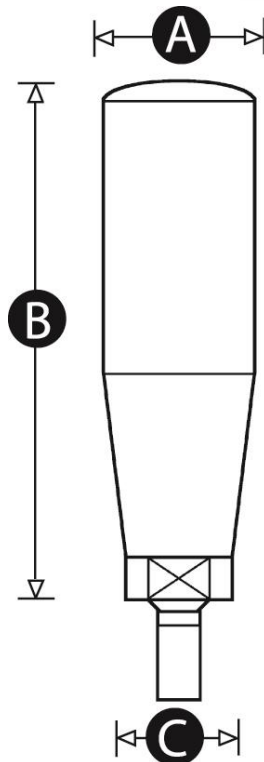

"Experts in Specialist
Wheels & Tyres"

PRODUCT INFORMATION

Male Thermoplastic Fixed Revolving Handle

Handle material: High impact resistant thermoplastic

Standard colour: Black

Finish: Matt

Male thread material: Zinc pated steel with allen key fixing hole.

Part number:	7752Q
A (mm)	27
B (mm)	87
C (mm)	20
Thread Size	M10x15

Telephone: (353) 1 452 0482
Email: info@parnell.com

www.parnells.eu

Unit A1 - A4
Southcity Business Centre
Whitestown Way
Tallaght
Dublin D24 HT95
Ireland