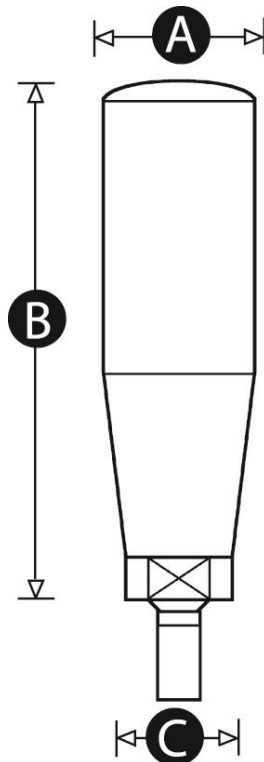

*"Experts in Specialist
Wheels & Tyres"*

PRODUCT INFORMATION

Male Thermoplastic Fixed Revolving Handle

Handle material: High impact resistant thermoplastic

Standard colour: Black

Finish: Matt

Male thread material: Zinc pated steel with allen key fixing hole.

Part number:	7753X
A (mm)	25
B (mm)	77
C (mm)	18
Thread Size	M8x15

Telephone: (353) 1 452 0482
Email: info@parnell.com

www.parnells.eu

Unit A1 - A4
Southcity Business Centre
Whitestown Way
Tallaght
Dublin D24 HT95
Ireland