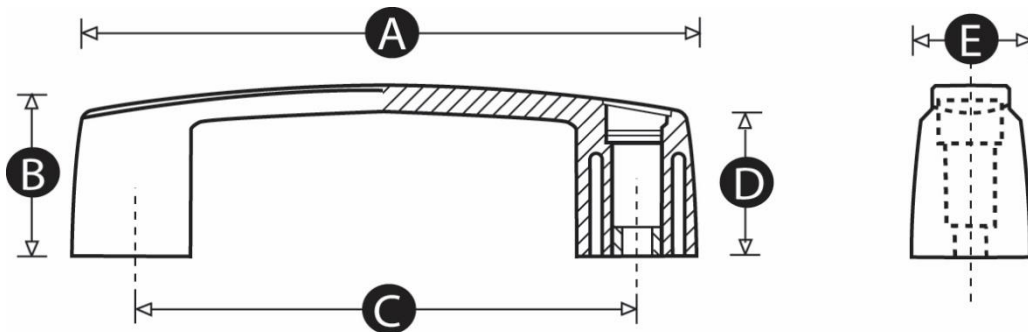

*"Experts in Specialist
Wheels & Tyres"*

PRODUCT INFORMATION

Nylon Bridge Handle

Fixing type: Plain bore for fixing with bolt from above.

Material: Reinforced nylon (15% glass filled PA6)

Standard handle colour: Black

Finish: Matt

Thread: Moulded bore

Part number:	7765T
A (mm)	163
B (mm)	45
C (mm)	132
D (mm)	38
E (mm)	31
Bore size (mm)	8.5

Telephone: (353) 1 452 0482
Email: info@parnell.eu

www.parnells.eu

Unit A1 - A4
Southcity Business Centre
Whitestown Way
Tallaght
Dublin D24 HT95
Ireland