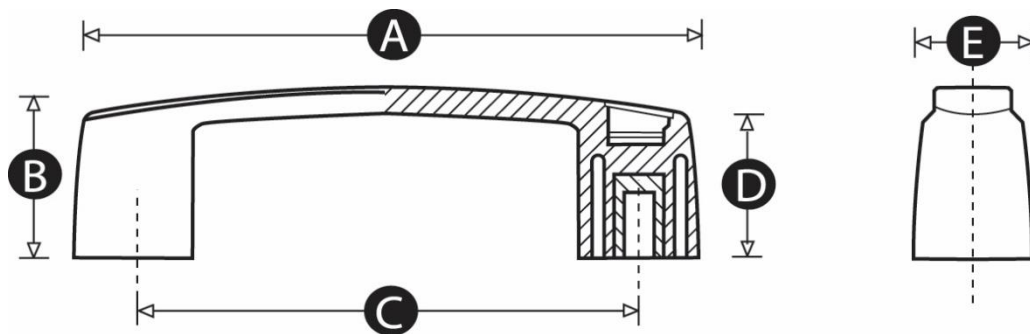

"Experts in Specialist
Wheels & Tyres"

PRODUCT INFORMATION

Nylon Bridge Handle

Fixing type: Threaded inserts for fixing with screw from below

Material: Reinforced nylon (15% glass filled PA6)

Standard handle colour: Black

Finish: Matt

Thread: Brass thread

Part number:	7800W
A (mm)	163
B (mm)	45
C (mm)	132
D (mm)	38
E (mm)	31
Thread size	M8

Telephone: (353) 1 452 0482
Email: info@parnell.eu

www.parnells.eu

Unit A1 - A4
Southcity Business Centre
Whitestown Way
Tallaght
Dublin D24 HT95
Ireland