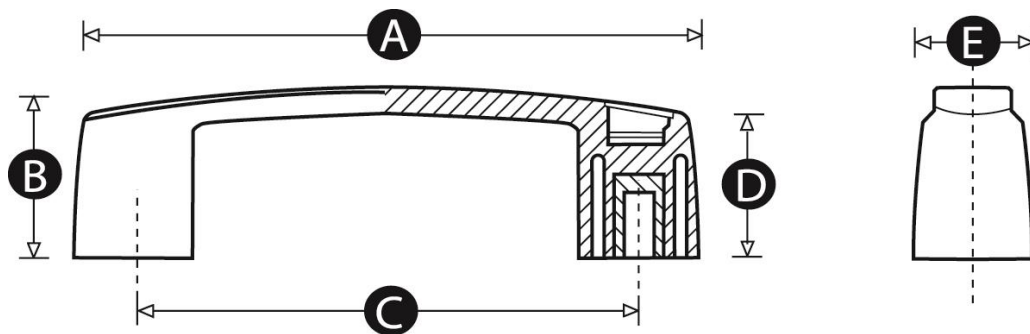

"Experts in Specialist
Wheels & Tyres"

PRODUCT INFORMATION

Nylon Bridge Handle

Fixing type: Threaded inserts for fixing with screw from below

Material: Reinforced nylon (15% glass filled PA6)

Standard handle colour: Black

Finish: Matt

Thread: Brass thread

Part number:	7999S
A (mm)	213
B (mm)	50
C (mm)	179
D (mm)	43
E (mm)	35
Thread size	M8

Telephone: (353) 1 452 0482
Email: info@parnell.eu

www.parnells.eu

Unit A1 - A4
Southcity Business Centre
Whitestown Way
Tallaght
Dublin D24 HT95
Ireland