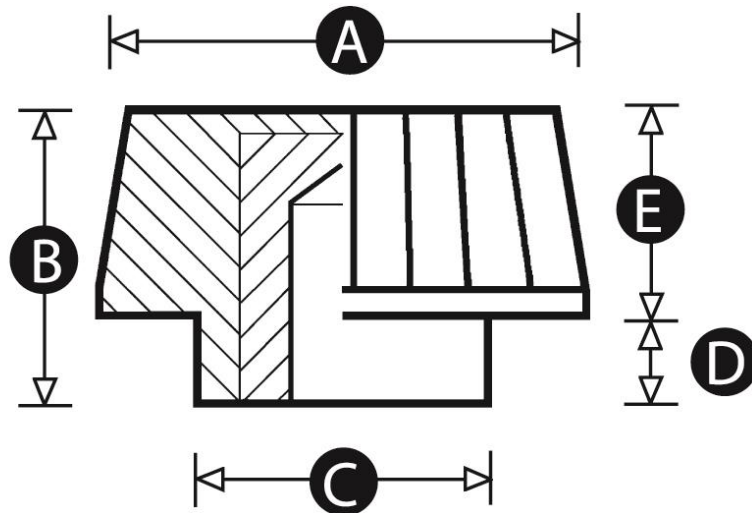

# Female Thumbscrew Knob

**Material:** High impact resistant thermoplastic

**Standard colour:** Black

**Finish:** Matt

**Female insert material:** Brass

*Available in 2 different types*

<b>Part number:</b>	8298V
<b>A (mm)</b>	15
<b>B (mm)</b>	11
<b>C (mm)</b>	10
<b>D (mm)</b>	3
<b>E (mm)</b>	8
<b>Thread Size</b>	M4