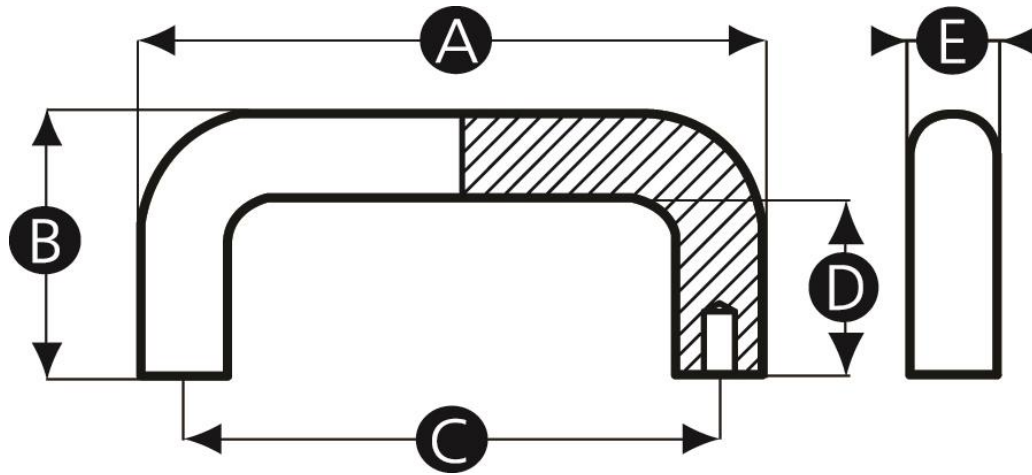

"Experts in Specialist
Wheels & Tyres"

PRODUCT INFORMATION

Powder Coated Aluminium Bridge Handle

Fixing type: Machined threads for fixing with screw from below

Material: Powder coated aluminium

Standard handle colour: Black

Finish: Matt

Thread: Machined threads

| | |
|--------------|--------|
| Part number: | 11806Z |
| A (mm) | 141 |
| B (mm) | 51 |
| C (mm) | 128 |
| D (mm) | 37 |
| E (mm) | 20 |
| Thread Size | M6 |

Telephone: (353) 1 452 0482
Email: info@parnell.com