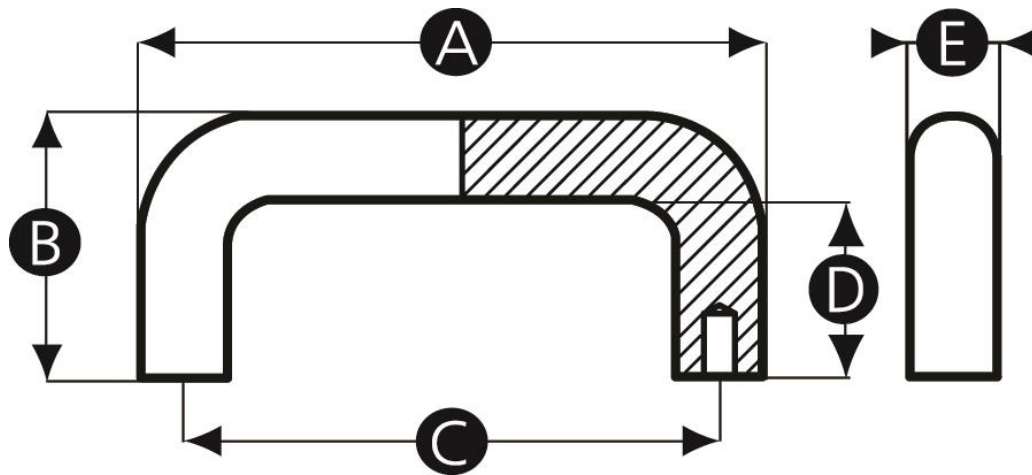

"Experts in Specialist
Wheels & Tyres"

PRODUCT INFORMATION

Powder Coated Aluminium Bridge Handle

Fixing type: Machined threads for fixing with screw from below

Material: Powder coated aluminium

Standard handle colour: Black

Finish: Matt

Thread: Machined threads

Part number:	11807V
A (mm)	177
B (mm)	57
C (mm)	160
D (mm)	38
E (mm)	26
Thread Size	M8

Telephone: (353) 1 452 0482
Email: info@parnell.com

www.parnells.eu

Unit A1 - A4
Southcity Business Centre
Whitestown Way
Tallaght
Dublin D24 HT95
Ireland