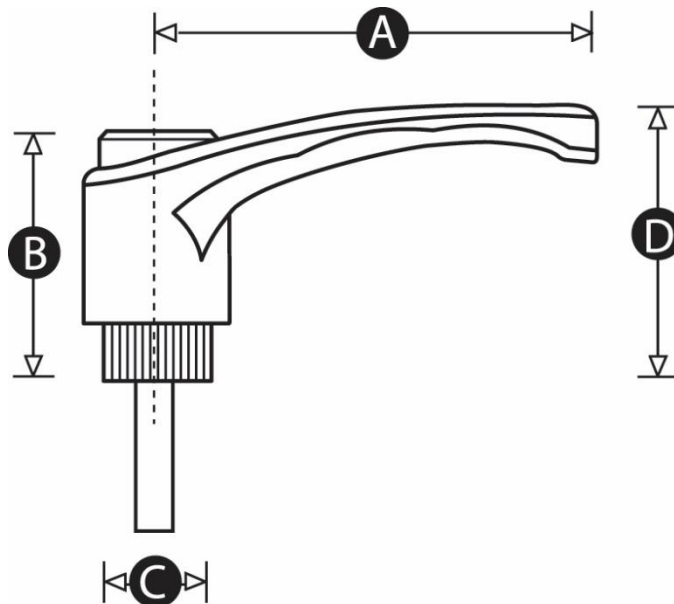

# Male Indexed Clamping Handle

**Handle material:** Reinforced nylon (15% glass filled PA6)

**Male insert material:** Zinc plated steel as standard. Stainless steel on request.  
(MOQs apply)

**Standard colour combinations:** Black handle with orange cap

Part number:	12629W
A (mm)	83
B (mm)	47
C (mm)	19
D (mm)	54
Thread Size	M10
Thread Length (mm)	20
Insert Material	Zinc Plated Steel

Telephone: (353) 1 452 0482  
Email: [info@parnell.com](mailto:info@parnell.com)