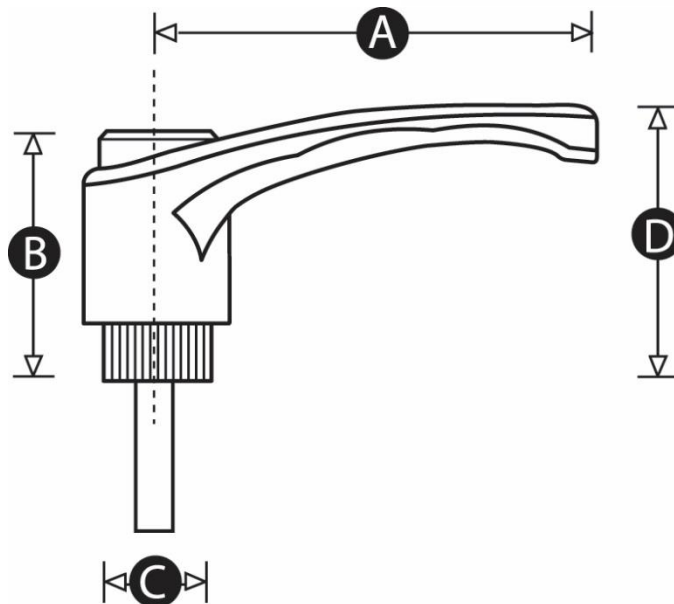

# Male Indexed Clamping Handle

**Handle material:** Reinforced nylon (15% glass filled PA6)

**Male insert material:** Zinc plated steel as standard. Stainless steel on request.  
(MOQs apply)

**Standard colour combinations:** Black handle with orange cap

Part number:	12628P
A (mm)	83
B (mm)	47
C (mm)	19
D (mm)	54
Thread Size	M10
Thread Length (mm)	50
Insert Material	Zinc Plated Steel

Telephone: (353) 1 452 0482  
Email: [info@parnell.eu](mailto:info@parnell.eu)