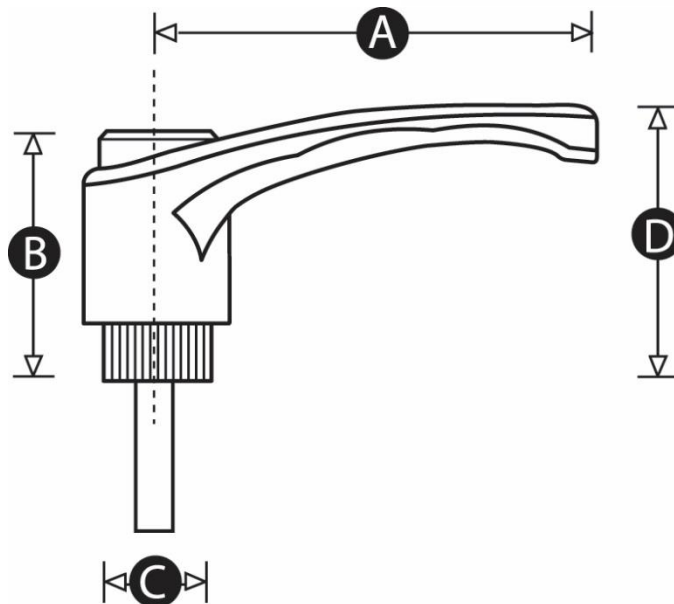

"Experts in Specialist
Wheels & Tyres"

PRODUCT INFORMATION

Male Indexed Clamping Handle

Handle material: Reinforced nylon (15% glass filled PA6)

Male insert material: Zinc plated steel as standard. Stainless steel on request.
(MOQs apply)

Standard colour combinations: Black handle with orange cap

Part number:	12641S
A (mm)	43
B (mm)	29
C (mm)	12
D (mm)	30
Thread Size	M5
Thread Length (mm)	20
Insert Material	Zinc Plated Steel

Telephone: (353) 1 452 0482
Email: info@parnell.com