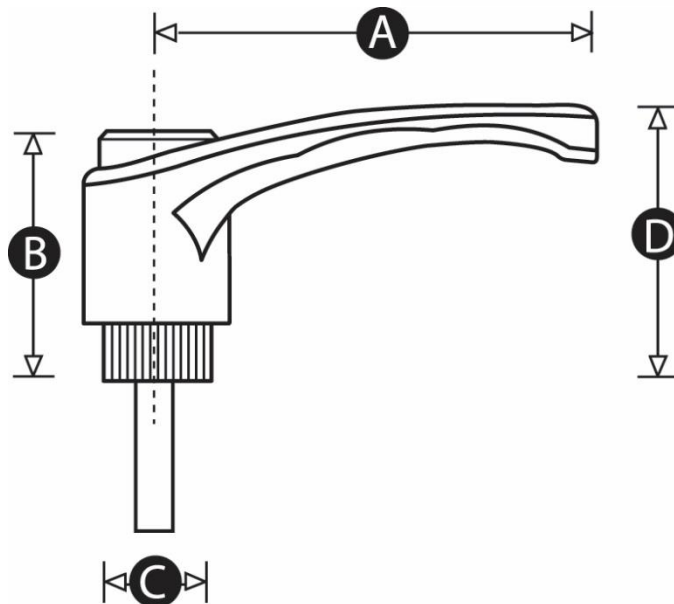

# Male Indexed Clamping Handle

**Handle material:** Reinforced nylon (15% glass filled PA6)

**Male insert material:** Zinc plated steel as standard. Stainless steel on request.  
(MOQs apply)

**Standard colour combinations:** Black handle with orange cap

Part number:	12643V
A (mm)	43
B (mm)	29
C (mm)	12
D (mm)	30
Thread Size	M6
Thread Length (mm)	30
Insert Material	Zinc Plated Steel

Telephone: (353) 1 452 0482  
Email: [info@parnell.com](mailto:info@parnell.com)