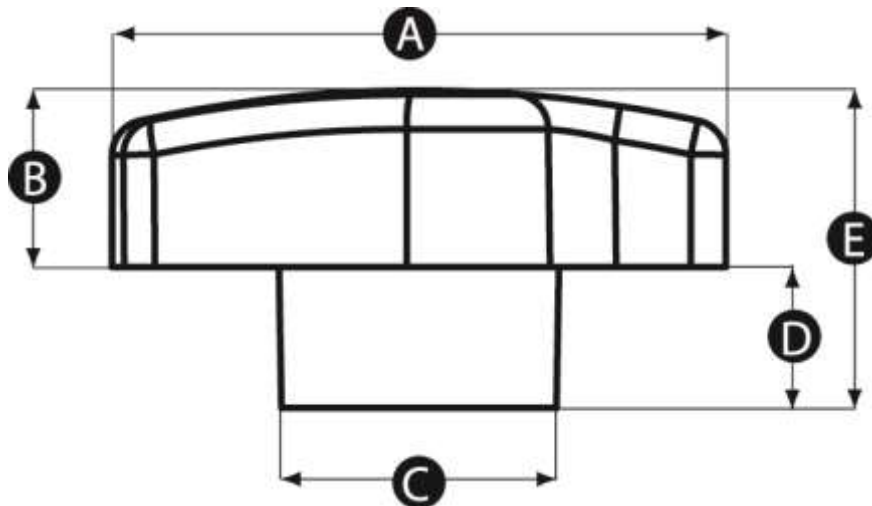

# Female Offset Wing Knob

**Material:** High impact resistant thermoplastic

**Standard colour:** Black

**Finish:** Matt

**Female insert material:** Brass

<b>Part number:</b>	12725X
<b>A (mm)</b>	45
<b>B (mm)</b>	13
<b>C (mm)</b>	20
<b>D (mm)</b>	11
<b>E (mm)</b>	24
<b>Thread Size</b>	M8