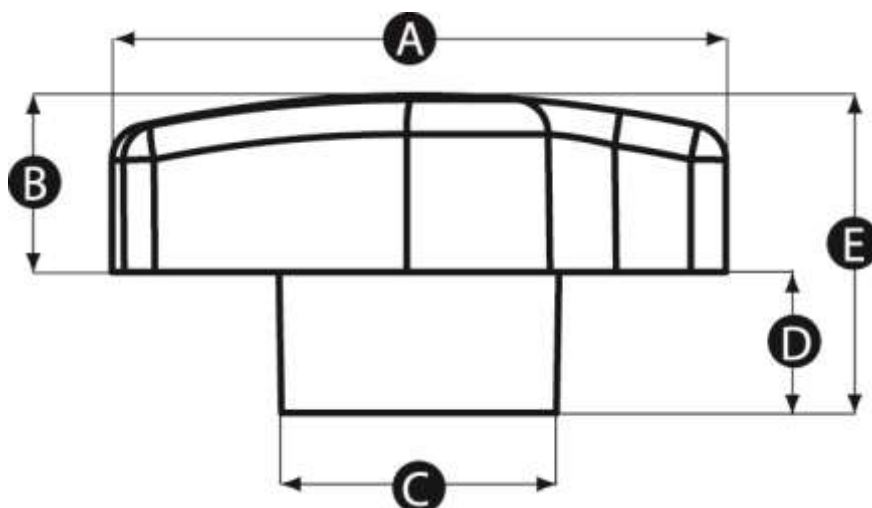

PRODUCT INFORMATION

Female Offset Wing Knob

Material: High impact resistant thermoplastic

Standard colour: Black

Finish: Matt

Female insert material: Brass

Part number:	12726T
A (mm)	45
B (mm)	13
C (mm)	20
D (mm)	11
E (mm)	24
Thread Size	M10