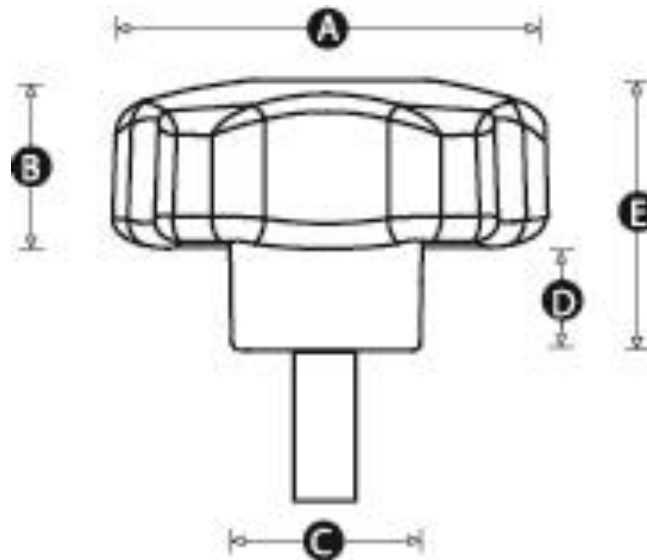

# Male Lobe Knob – Zinc Thread

**Material:** High impact resistant thermoplastic

**Standard colour:** Black

**Finish:** Matt

**Female Thread:** Zinc plated steel

<b>Part number:</b>	14298Q
<b>A (mm)</b>	60
<b>B (mm)</b>	23
<b>C (mm)</b>	21
<b>D (mm)</b>	13
<b>E (mm)</b>	34
<b>Thread Size</b>	M10
<b>Thread Length (mm)</b>	25
<b>Insert Material</b>	Zinc Plated Steel