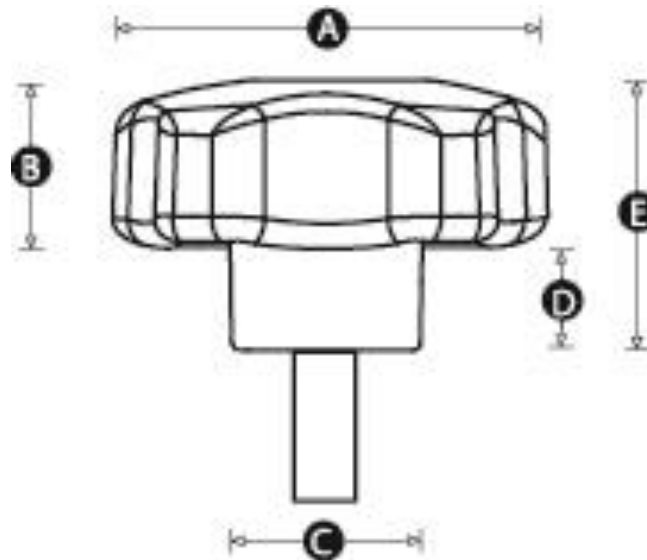

# Male Lobe Knob – Stainless Thread

**Material:** High impact resistant thermoplastic

**Standard colour:** Black

**Finish:** Matt

**Female Thread:** Stainless steel

Part number:	14315Z
A (mm)	40
B (mm)	17
C (mm)	18
D (mm)	12
E (mm)	29
Thread Size	M8
Thread Length (mm)	30
Insert Material	Stainless Steel