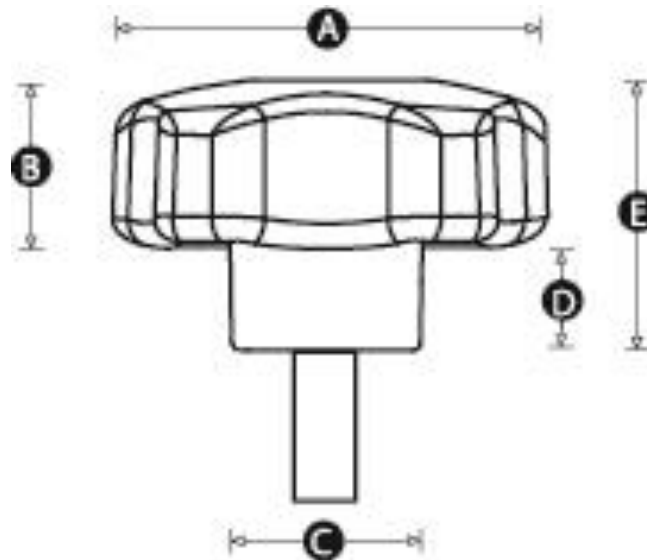

# Male Lobe Knob – Stainless Thread

**Material:** High impact resistant thermoplastic

**Standard colour:** Black

**Finish:** Matt

**Female Thread:** Zinc plated steel

Part number:	14318Y
A (mm)	60
B (mm)	23
C (mm)	21
D (mm)	13
E (mm)	34
Thread Size	M12
Thread Length (mm)	30
Insert Material	Stainless Steel