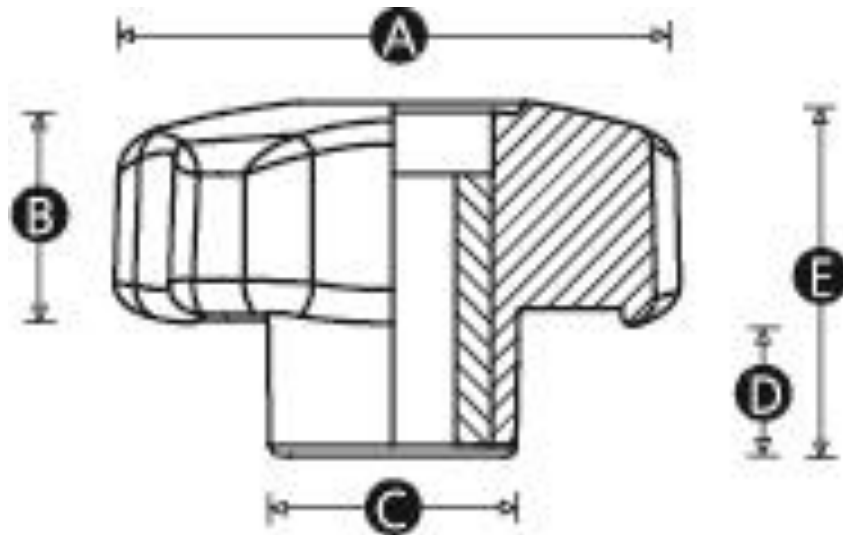

"Experts in Specialist
Wheels & Tyres"

PRODUCT INFORMATION

Female Lobe Knob – Stainless Thread

Material: High impact resistant thermoplastic

Standard colour: Black

Finish: Matt

Female Thread: Stainless steel

Part number:	14321X
A (mm)	40
B (mm)	17
C (mm)	18
D (mm)	12
E (mm)	29
Thread Size	M8
Insert Material	Stainless Steel

Telephone: (353) 1 452 0482
Email: info@parnell.eu

www.parnells.eu

Unit A1 - A4
Southcity Business Centre
Whitestown Way
Tallaght
Dublin D24 HT95
Ireland