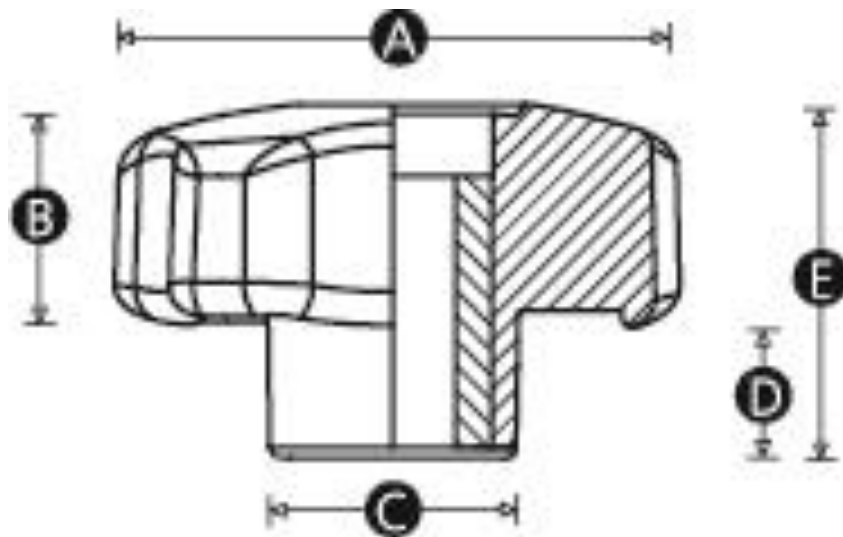

*"Experts in Specialist
Wheels & Tyres"*

PRODUCT INFORMATION

Female Lobe Knob – Stainless Thread

Material: High impact resistant thermoplastic

Standard colour: Black

Finish: Matt

Female Thread: Stainless steel

Part number:	14323P
A (mm)	50
B (mm)	19
C (mm)	21
D (mm)	12
E (mm)	31
Thread Size	M10
Insert Material	Stainless Steel

Telephone: (353) 1 452 0482
Email: info@parnell.eu

www.parnells.eu

Unit A1 - A4
Southcity Business Centre
Whitestown Way
Tallaght
Dublin D24 HT95
Ireland