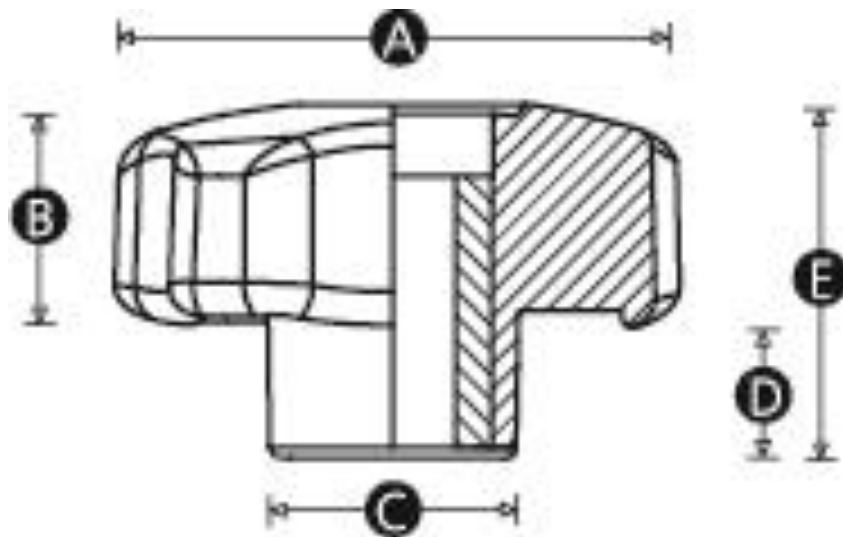

# Female Lobe Knob – Stainless Thread

**Material:** High impact resistant thermoplastic

**Standard colour:** Black

**Finish:** Matt

**Female Thread:** Stainless steel

Part number:	14325S
A (mm)	60
B (mm)	21
C (mm)	21
D (mm)	13
E (mm)	34
Thread Size	M12
Insert Material	Stainless Steel