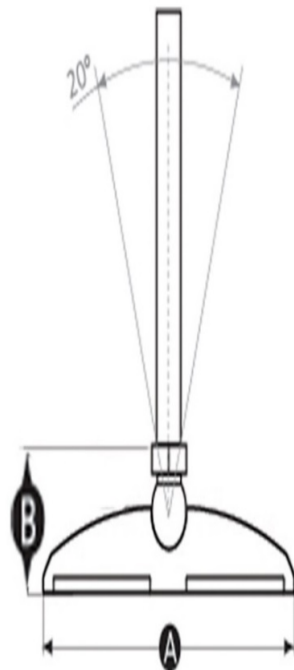

# Zinc plated thread plastic base

**Material:** Zinc plated thread glass reinforced nylon base

<b>Part number:</b>	R50-20-200
<b>Thread Size</b>	M20x2.50
<b>Height, total</b>	229mm
<b>Thread Length</b>	200mm
<b>Base Height</b>	29mm
<b>Base diameter</b>	50mm
<b>Max recommended load</b>	470kg