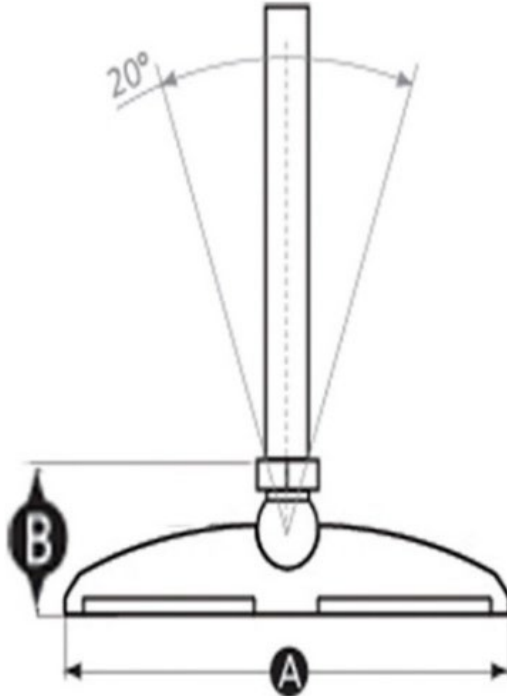

# Zinc plated thread plastic base

**Material:** Zinc plated thread glass reinforced nylon base

<b>Part number:</b>	R100-20-200
<b>Thread Size</b>	M20x2.50
<b>Height, total</b>	229mm
<b>Thread Length</b>	200mm
<b>Base Height</b>	29mm
<b>Base diameter</b>	100mm
<b>Max recommended load</b>	900kg