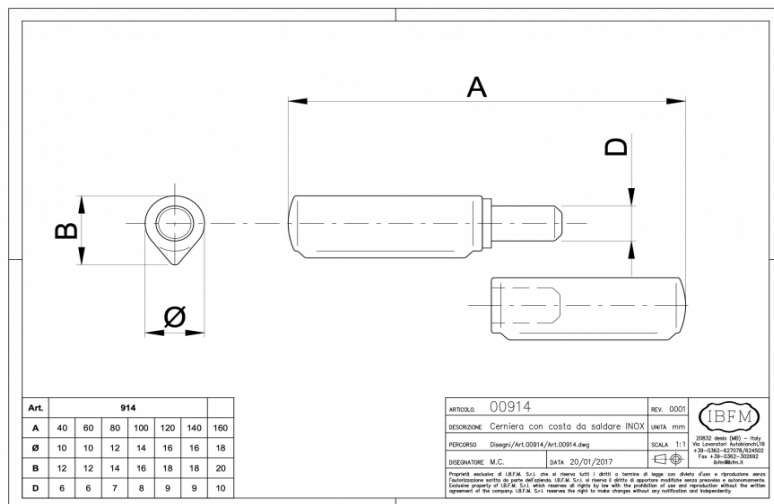

## Drop profile stainless Hinge (fixed pin)

**Material:** Stainless steel

<b>Part number:</b>	914160
<b>A (mm)</b>	160
<b>∅</b>	18
<b>B(mm)</b>	20
<b>D(mm)</b>	10

Unit A1 - A4  
 Southcity Business Centre  
 Whitestown Way  
 Tallaght  
 Dublin D24 HT95  
 Ireland