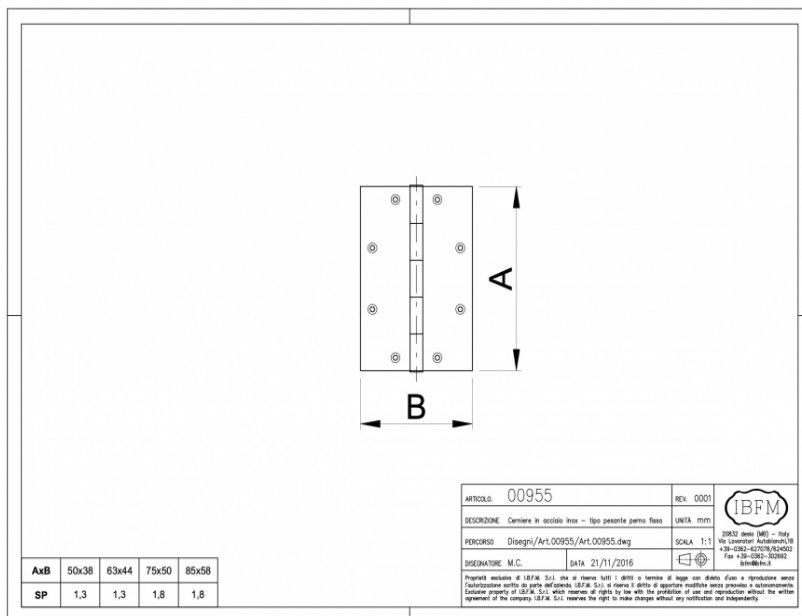

## Heavy Duty Fixed Pin Hinge

**Material:** Stainless steel

<b>Part number:</b>	9555038
<b>A (mm)</b>	50
<b>B(mm)</b>	38
<b>Thickness(mm)</b>	1.5

Unit A1 - A4  
 Southcity Business Centre  
 Whitestown Way  
 Tallaght  
 Dublin D24 HT95  
 Ireland