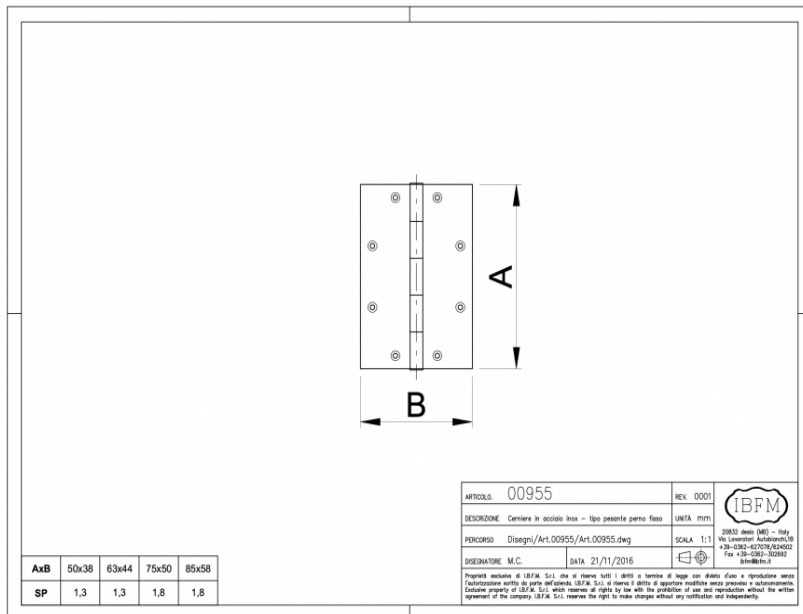

PRODUCT INFORMATION

Heavy Duty Fixed Pin Hinge

Material: Stainless steel

Part number:	9556344
A (mm)	63
B(mm)	44
Thickness(mm)	1.5

Unit A1 - A4
 Southcity Business Centre
 Whitestown Way
 Tallaght
 Dublin D24 HT95
 Ireland