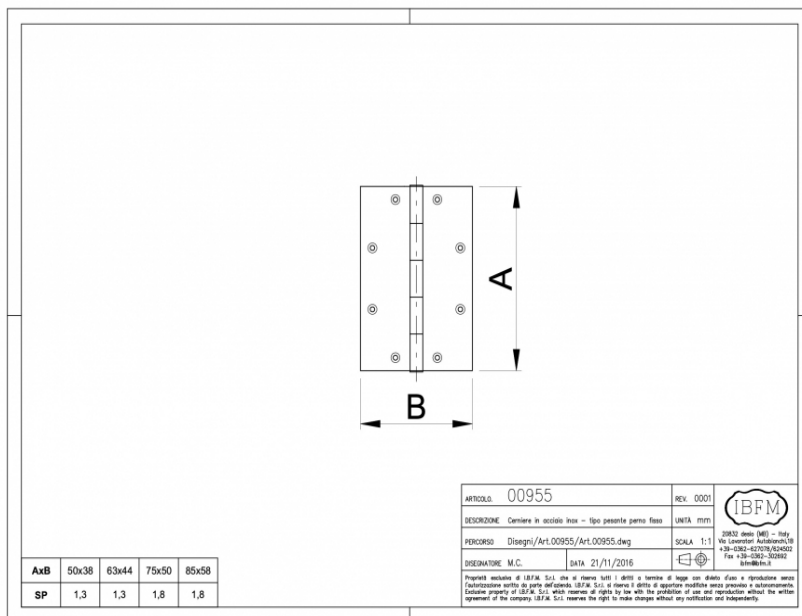

PRODUCT INFORMATION

Heavy Duty Fixed Pin Hinge

Material: Stainless steel

Part number:	9557550
A (mm)	75
B(mm)	50
Thickness(mm)	2.0

Unit A1 - A4
 Southcity Business Centre
 Whitestown Way
 Tallaght
 Dublin D24 HT95
 Ireland