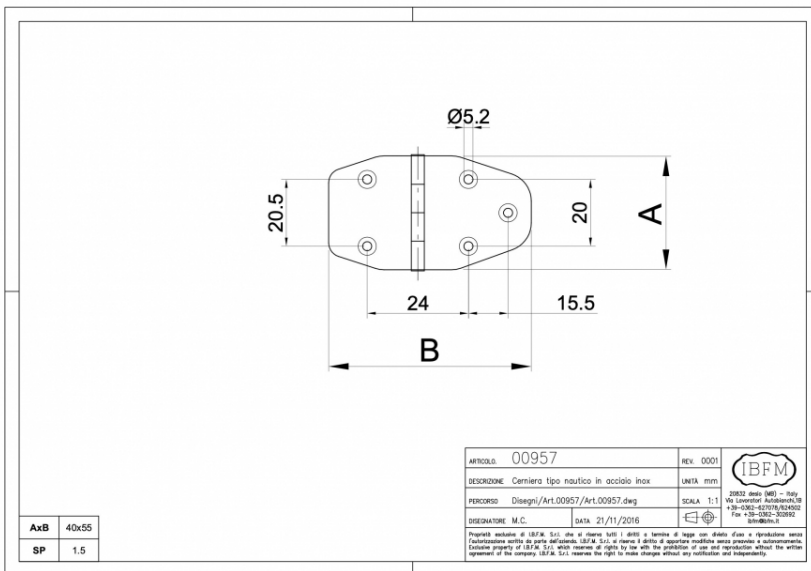

PRODUCT INFORMATION

Hinge (957)

Material: Stainless steel

Part number:	95704055
A (mm)	40
B(mm)	55
Thickness(mm)	1.5

Unit A1 - A4
Southcity Business Centre
Whitestown Way
Tallaght
Dublin D24 HT95
Ireland

Telephone: (353) 1 452 0482
Email: info@parnell.eu