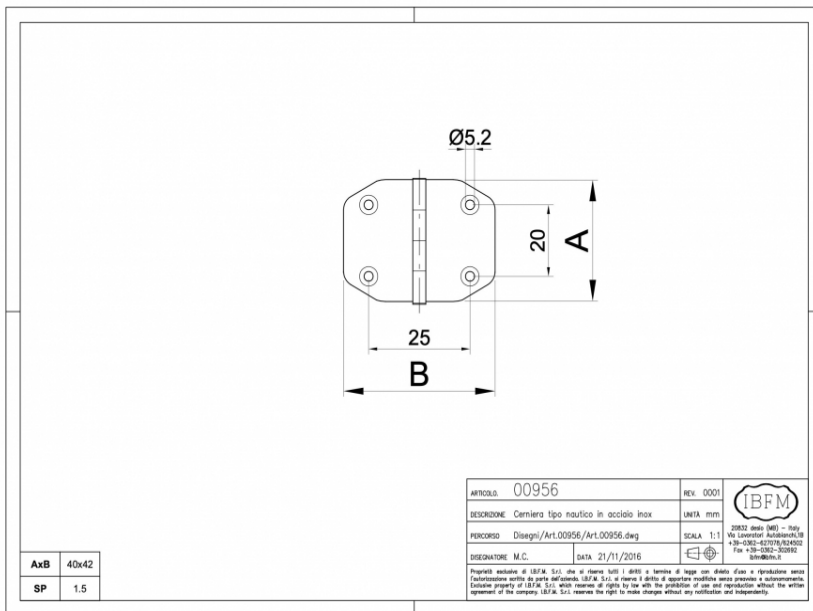

PRODUCT INFORMATION

Hinge (956)

Material: Stainless steel

Part number:	95604042
A (mm)	40
B(mm)	42
Thickness(mm)	1.5

Unit A1 - A4
Southcity Business Centre
Whitestown Way
Tallaght
Dublin D24 HT95
Ireland

Telephone: (353) 1 452 0482
Email: info@parnell.eu