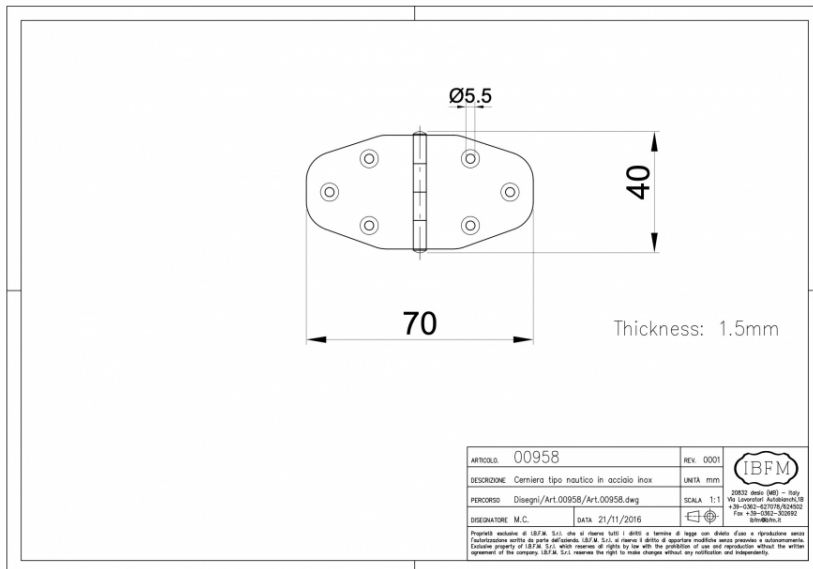

## Hinge (958)

**Material:** Stainless steel

<b>Part number:</b>	95804070
<b>A (mm)</b>	40
<b>B(mm)</b>	70
<b>Thickness(mm)</b>	1.5

Unit A1 - A4  
Southcity Business Centre  
Whitestown Way  
Tallaght  
Dublin D24 HT95  
Ireland