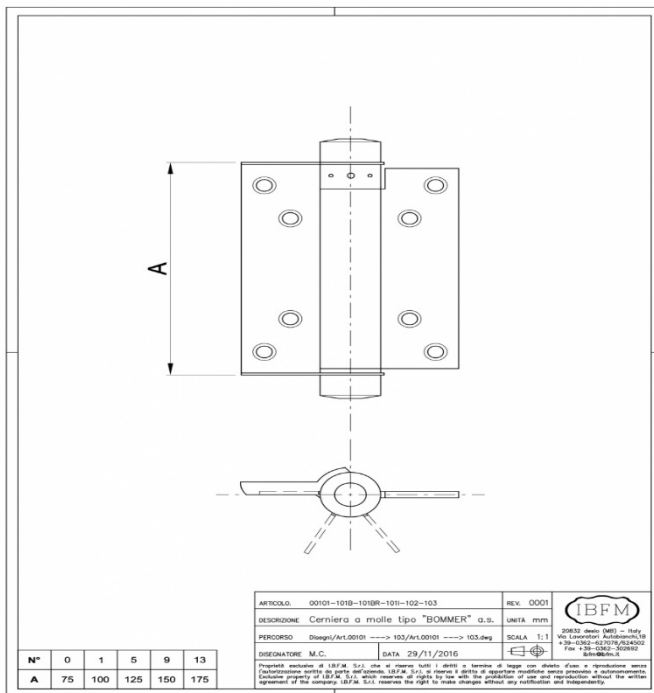

PRODUCT INFORMATION

Spring Hinge

Material: Zinc plated steel

Part number:	101030Z
A (mm)	100
Door width(mm)	700
Door Thickness(mm)	25-30
Capacity(Kg)	22

Unit A1 - A4
 Southcity Business Centre
 Whitestown Way
 Tallaght
 Dublin D24 HT95
 Ireland