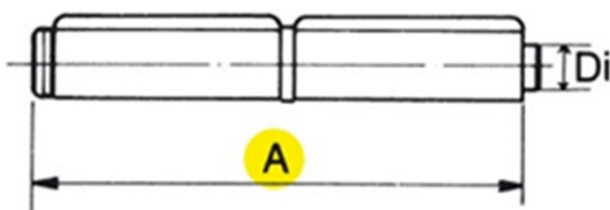

## Hinges to weld (removable pin)

**Material:** Zinc plated pin and washer, natural steel wing.

Part number:	401100
A (mm)	10
Ø(mm)	13.5
B (mm)	18
D(mm)	8.5

Telephone: (353) 1 452 0482  
Email: info@parnell.s.eu