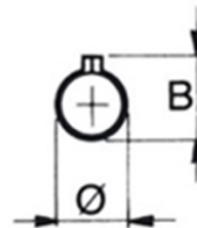

## Hinges to weld (removable pin)

**Material:** Zinc plated pin and washer, natural steel wing.

Part number:	401100
A (mm)	10
Ø(mm)	13.5
B (mm)	18
D(mm)	8.5

Telephone: (353) 1 452 0482  
Email: info@parnell.s.eu