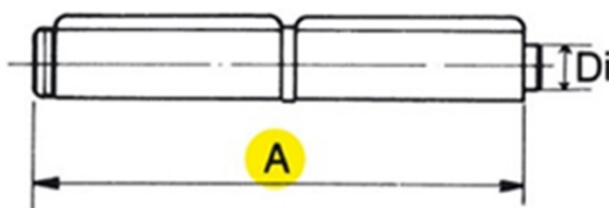

## Hinges to weld (removable pin)

**Material:** Zinc plated pin and washer, natural steel wing.

Part number:	401080
A (mm)	80
Ø(mm)	12
B (mm)	16.5
D(mm)	8

Telephone: (353) 1 452 0482  
Email: info@parnell.s.eu