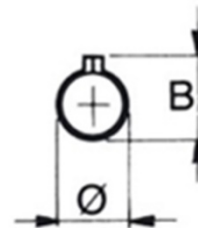

## Hinges to weld (removable pin)

**Material:** Zinc plated pin and washer, natural steel wing.

Part number:	401080
A (mm)	80
Ø(mm)	12
B (mm)	16.5
D(mm)	8

Telephone: (353) 1 452 0482  
Email: info@parnell.s.eu