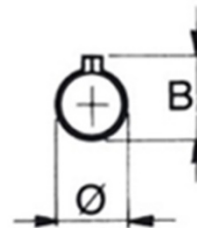

PRODUCT INFORMATION

Hinges to weld (removable pin)

Material: Zinc plated pin and washer, natural steel wing.

| | |
|--------------|--------|
| Part number: | 401080 |
| A (mm) | 80 |
| Ø(mm) | 12 |
| B (mm) | 16.5 |
| D(mm) | 8 |