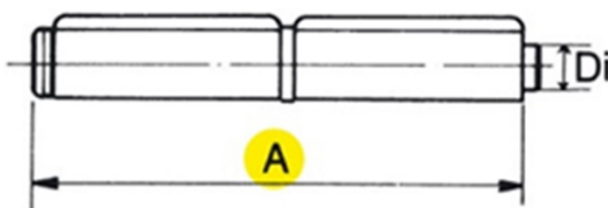

PRODUCT INFORMATION

Hinges to weld (removable pin)

Material: Zinc plated pin and washer, natural steel wing.

| | |
|--------------|--------|
| Part number: | 401080 |
| A (mm) | 80 |
| Ø(mm) | 12 |
| B (mm) | 16.5 |
| D(mm) | 8 |