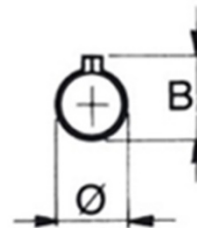

## Hinges to weld (removable pin)

**Material:** Zinc plated pin and washer, natural steel wing.

Part number:	401120
A (mm)	120
Ø(mm)	15
B (mm)	19.5
D(mm)	10

Telephone: (353) 1 452 0482  
Email: info@parnell.s.eu