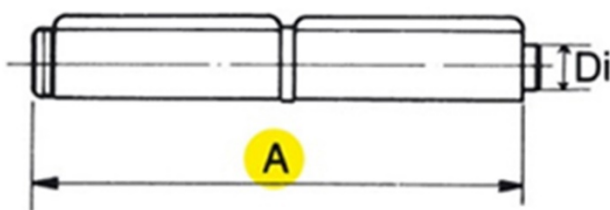

## Hinges to weld (removable pin)

**Material:** Zinc plated pin and washer, natural steel wing.

Part number:	401120
A (mm)	120
Ø(mm)	15
B (mm)	19.5
D(mm)	10

Telephone: (353) 1 452 0482  
Email: info@parnell.s.eu