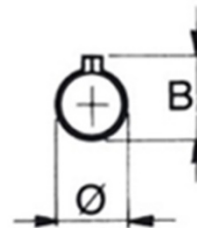

PRODUCT INFORMATION

Hinges to weld (removable pin)

Material: Zinc plated pin and washer, natural steel wing.

Part number:	401140
A (mm)	140
Ø(mm)	16.6
B (mm)	22
D(mm)	10.5

Telephone: (353) 1 452 0482
Email: info@parnell.eu