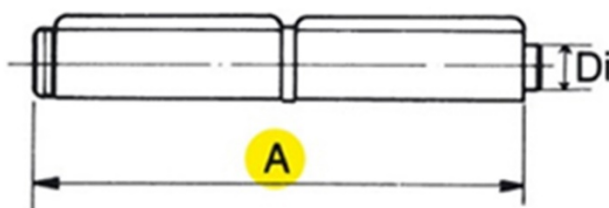

PRODUCT INFORMATION

Hinges to weld (removable pin)

Material: Zinc plated pin and washer, natural steel wing.

Part number:	401140
A (mm)	140
Ø(mm)	16.6
B (mm)	22
D(mm)	10.5

Telephone: (353) 1 452 0482
Email: info@parnell.eu