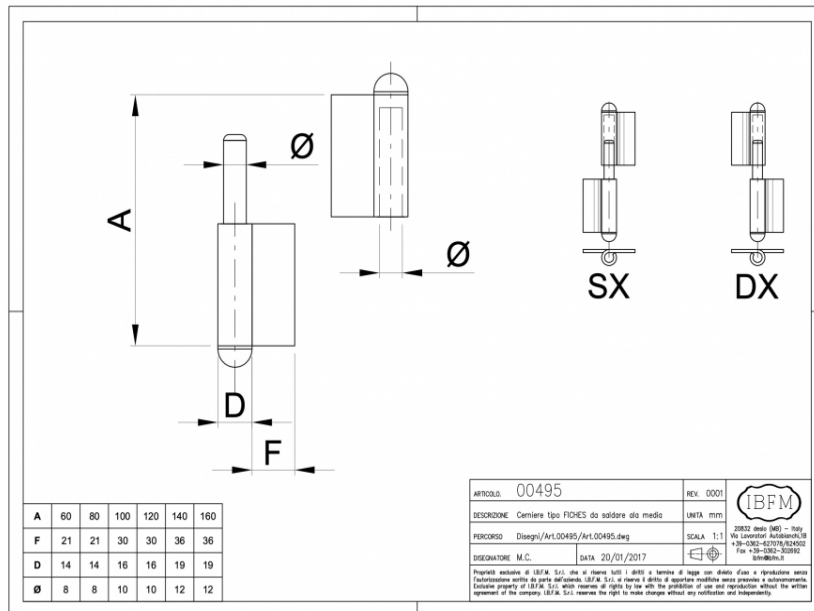

PRODUCT INFORMATION

Hinges to weld (fixed pin)

Material: Natural steel. (handed left and right)

Part number:	495060
A (mm)	60
D(mm)	14
F (mm)	18
d(mm)	8.2

Unit A1 - A4
Southcity Business Centre
Whitestown Way
Tallaght
Dublin D24 HT95
Ireland