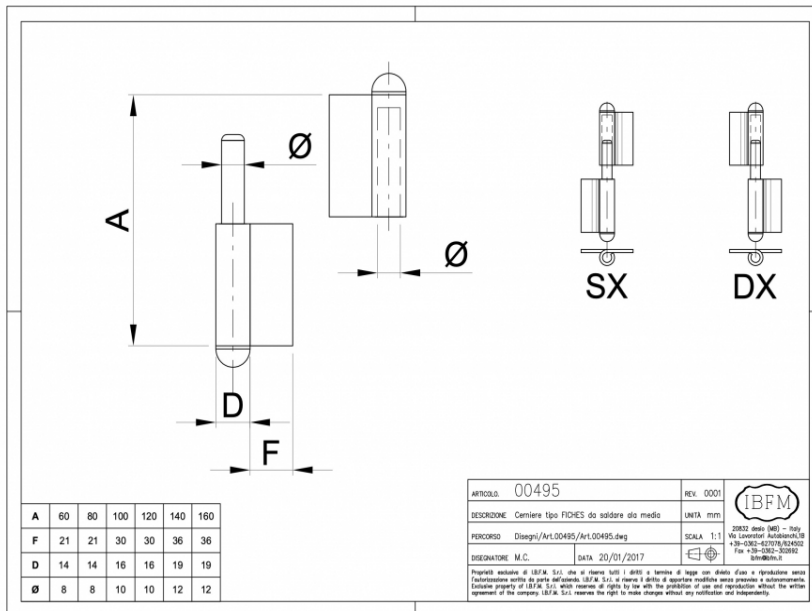

PRODUCT INFORMATION

Hinges to weld (fixed pin)

Material: Natural steel. (handed left and right)

Part number:	495080
A (mm)	80
D(mm)	14
F (mm)	18
d(mm)	8.2

Unit A1 - A4
 Southcity Business Centre
 Whitestown Way
 Tallaght
 Dublin D24 HT95
 Ireland