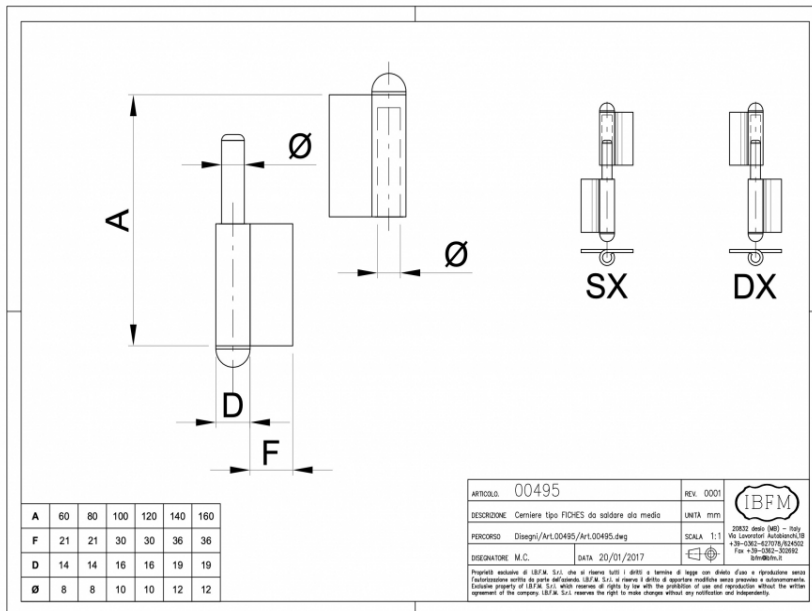

PRODUCT INFORMATION

Hinges to weld (fixed pin)

Material: Natural steel. (handed left and right)

Part number:	495100
A (mm)	100
D(mm)	17
F (mm)	33
d(mm)	10.2

Unit A1 - A4
Southcity Business Centre
Whitestown Way
Tallaght
Dublin D24 HT95
Ireland