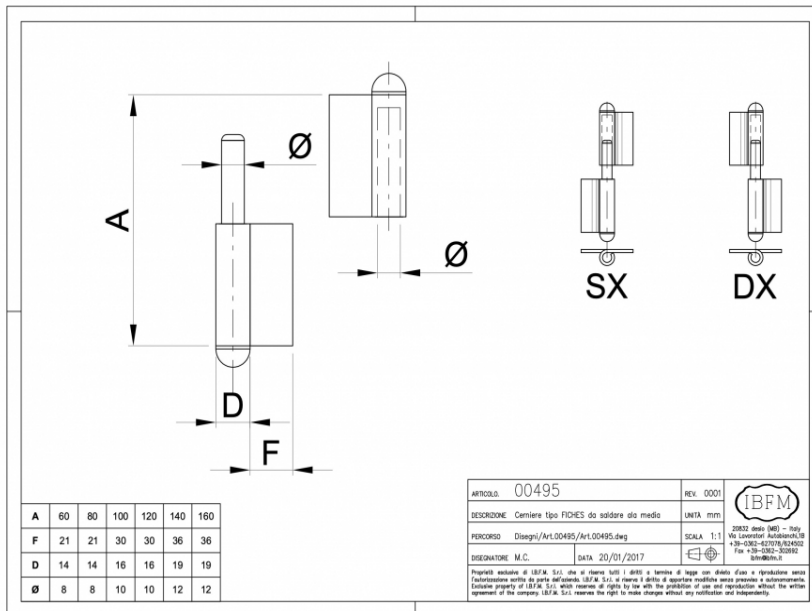

PRODUCT INFORMATION

Hinges to weld (fixed pin)

Material: Natural steel. (handed left and right)

Part number:	495120
A (mm)	120
D(mm)	17
F (mm)	33
d(mm)	10.2

Unit A1 - A4
 Southcity Business Centre
 Whitestown Way
 Tallaght
 Dublin D24 HT95
 Ireland