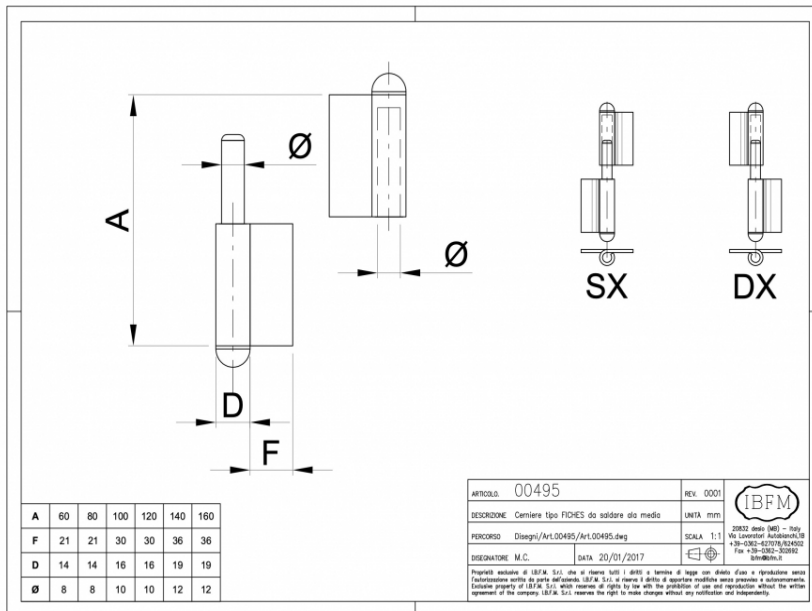

PRODUCT INFORMATION

Hinges to weld (fixed pin)

Material: Natural steel. (handed left and right)

Part number:	495140
A (mm)	140
D(mm)	20
F (mm)	36
d(mm)	12.2

Unit A1 - A4
 Southcity Business Centre
 Whitestown Way
 Tallaght
 Dublin D24 HT95
 Ireland