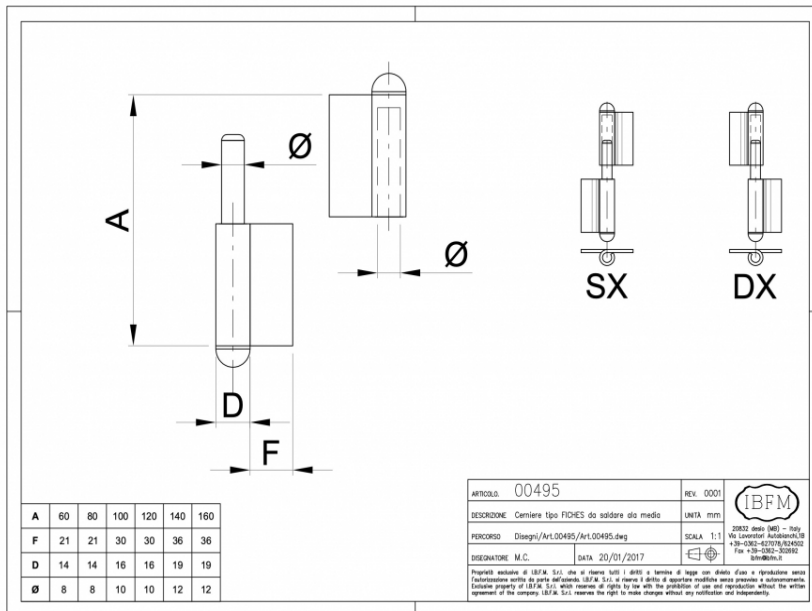

PRODUCT INFORMATION

Hinges to weld (fixed pin)

Material: Natural steel. (handed left and right)

Part number:	495160
A (mm)	160
D(mm)	20
F (mm)	36
d(mm)	12.2

Unit A1 - A4
Southcity Business Centre
Whitestown Way
Tallaght
Dublin D24 HT95
Ireland